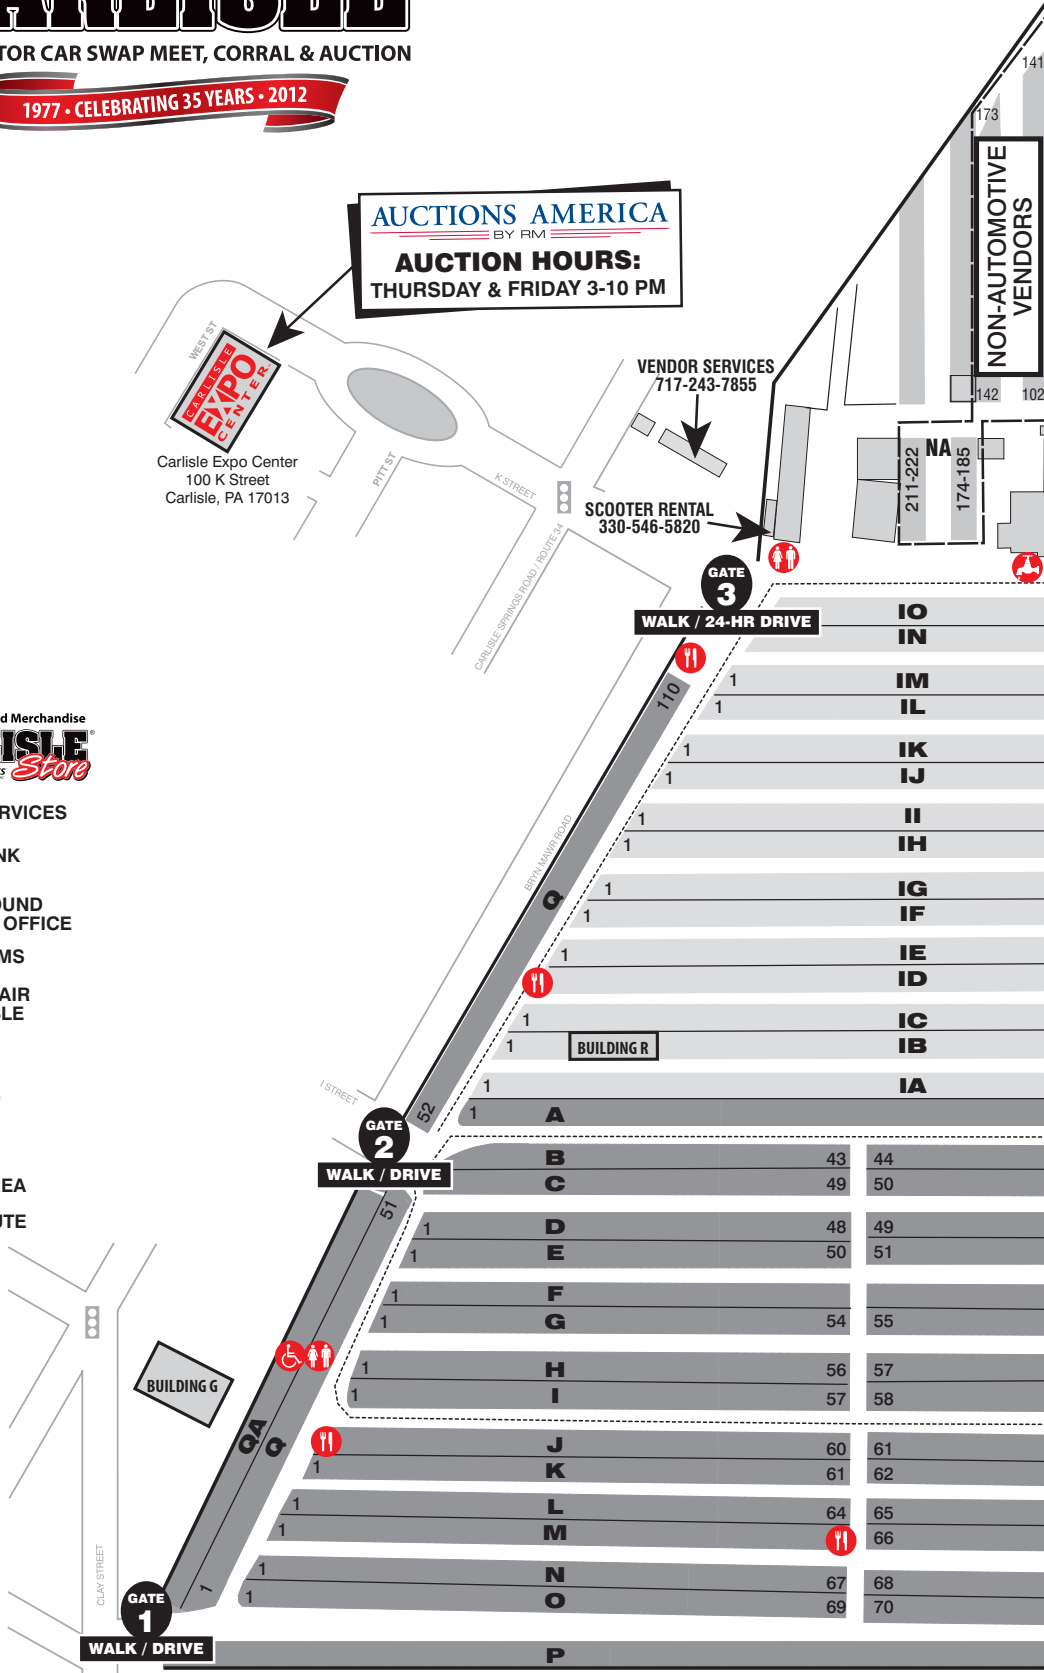

CARLISLE EXPO CENTER
Carlisle Expo Center
100 K Street
Carlisle, PA 17013

VENDOR SERVICES
717-243-7855

SCOOTER RENTAL
330-546-5820

NON-AUTOMOTIVE VENDORS

211-222 NA
174-185

- Officially Licensed Merchandise
- CARLISLE**
STORE
OPERATED BY BRICKETS STORE
- GUEST SERVICES
 - ATM & BANK
 - FIRST AID
LOST & FOUND
SECURITY OFFICE
 - RESTROOMS
 - WHEELCHAIR
ACCESSIBLE
 - FOOD
 - SHOWERS
 - WATER
 - PICNIC AREA
 - TRAM ROUTE