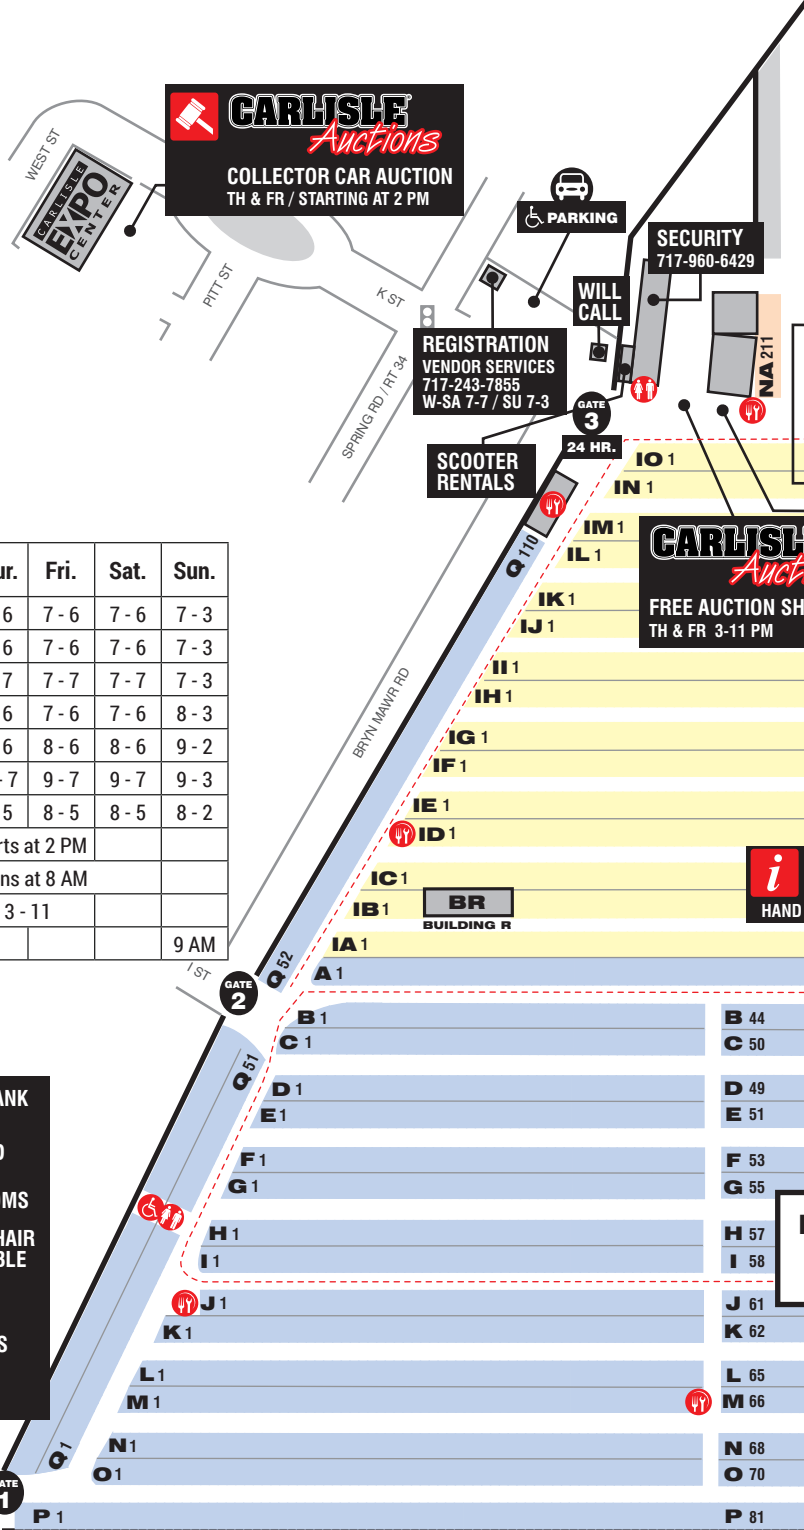

SCHEDULE

	Wed. Set-Up	Thur.	Fri.	Sat.	Sun.
EVENT HOURS	7-6	7-6	7-6	7-6	7-3
BUILDINGS R, T, Y & Z OPEN	7-6	7-6	7-6	7-6	7-3
VENDOR SERVICES OFFICE	7-7	7-7	7-7	7-7	7-3
GUEST SERVICES	8-5	7-6	7-6	7-6	8-3
ORRSTOWN BANK	10-5	8-6	8-6	8-6	9-2
NOTARY	10-7	10-7	9-7	9-7	9-3
WOMEN'S OASIS		8-5	8-5	8-5	8-2
AUCTION		Starts at 2 PM			
AUCTION OFFICE / Expo Center		Opens at 8 AM			
AUCTION SHUTTLE		3 - 11			
WORSHIP SERVICE / Grandstand					9 AM

PARTS HAULING CALL 717-960-6429	ATM & BANK BUILDING T
TAXI RIDES (on-site) CALL 717-960-6429	FIRST AID
LOST & FOUND GUEST SERVICES & SECURITY	RESTROOMS
WI-FI CARLISLE EVENTS HOT SPOT	WHEELCHAIR ACCESSIBLE
TRAM ROUTE	FOOD
	SHOWERS
	WATER