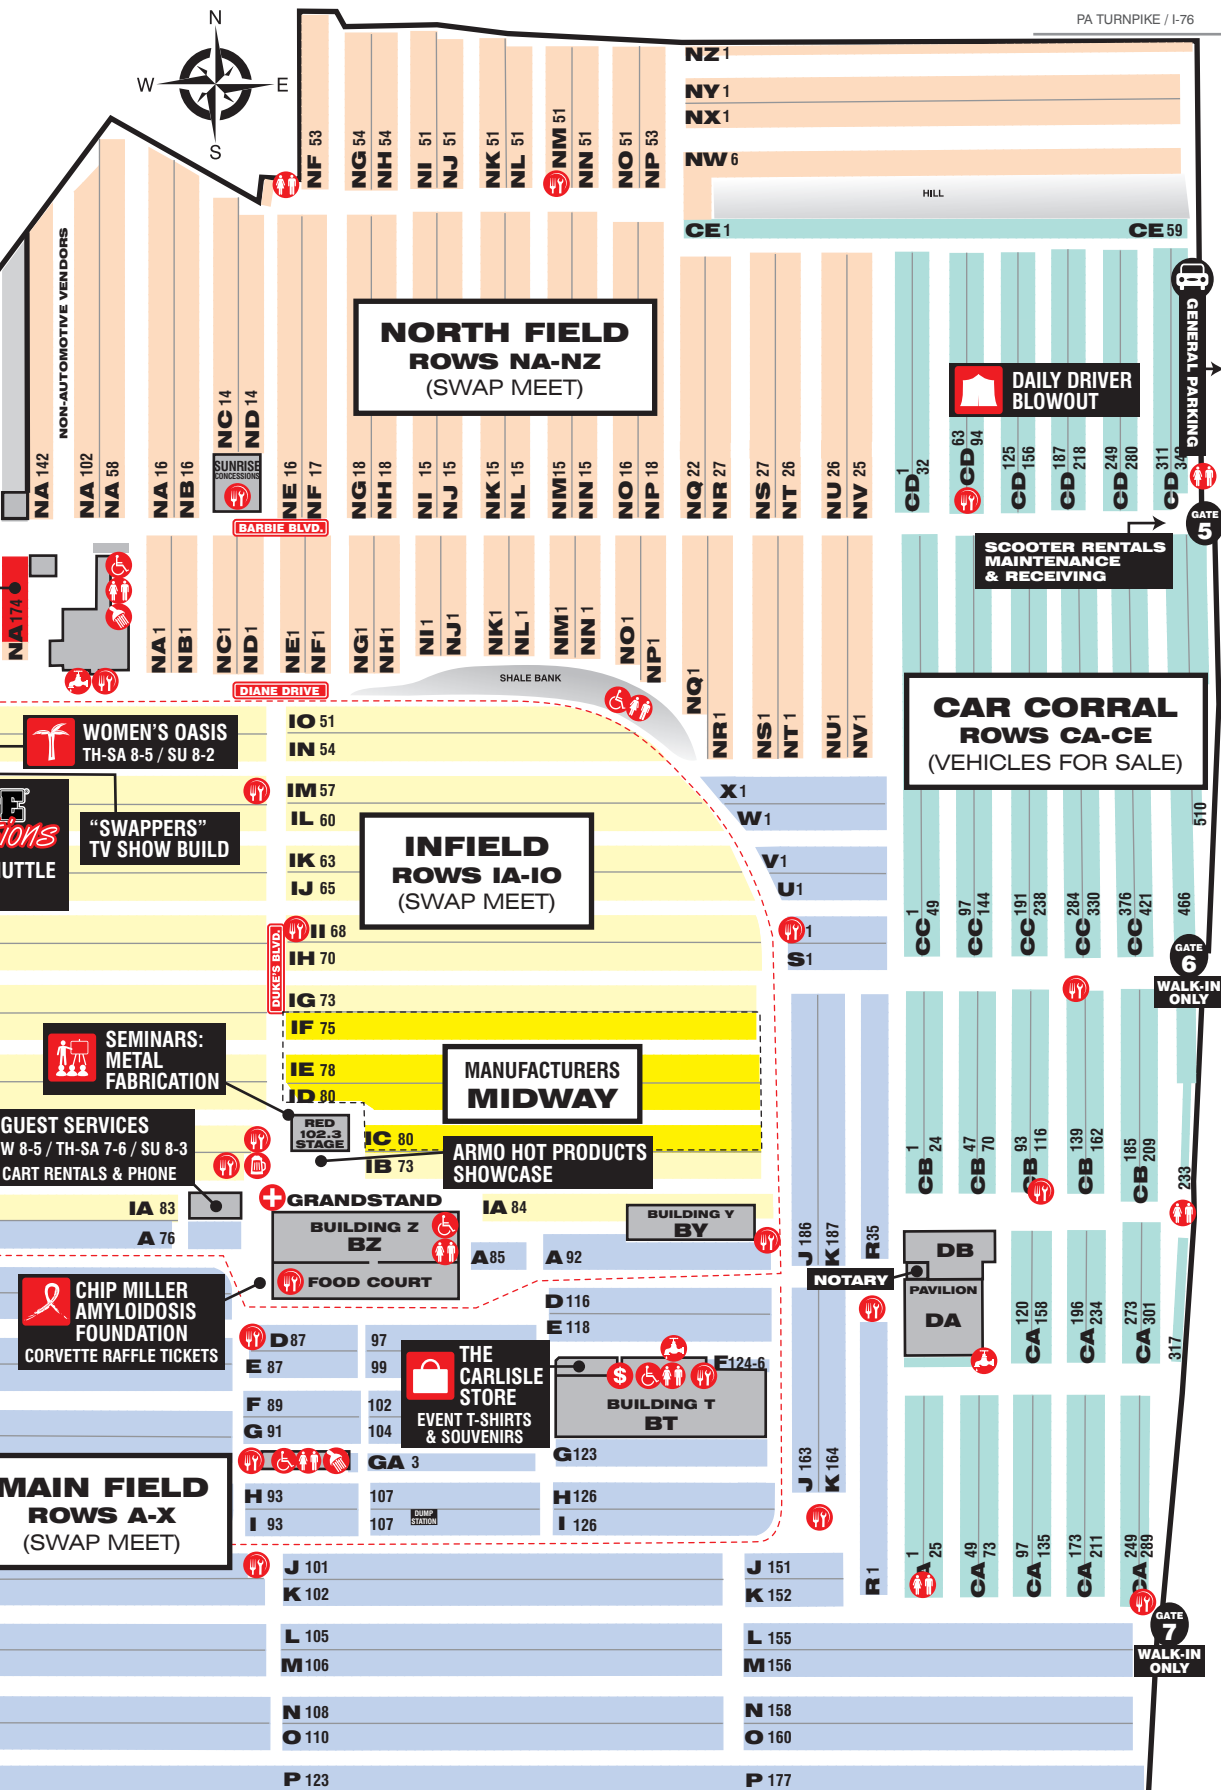

**NORTH FIELD
ROWS NA-NZ
(SWAP MEET)**

**CAR CORRAL
ROWS CA-CE
(VEHICLES FOR SALE)**

**INFIELD
ROWS IA-IO
(SWAP MEET)**

**MANUFACTURERS
MIDWAY**

**MAIN FIELD
ROWS A-X
(SWAP MEET)**

THE CARLISLE STORE
EVENT T-SHIRTS & SOUVENIRS